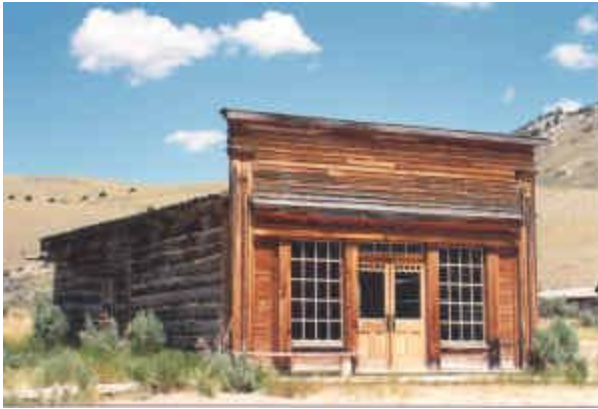

## Spokane mining house

N.o. 16

Front: 5 blocks

Side: 8 blocks; small shack in the back is 3 blocks wide (it's smaller)

\*don't forget the fence

# Ovitt Store(17)

Front four "doors wide"  
Side six "doors wide"

Chrisman's Store (18)

Front three "double doors"

Side five "double doors"

## Prison N.O. 19